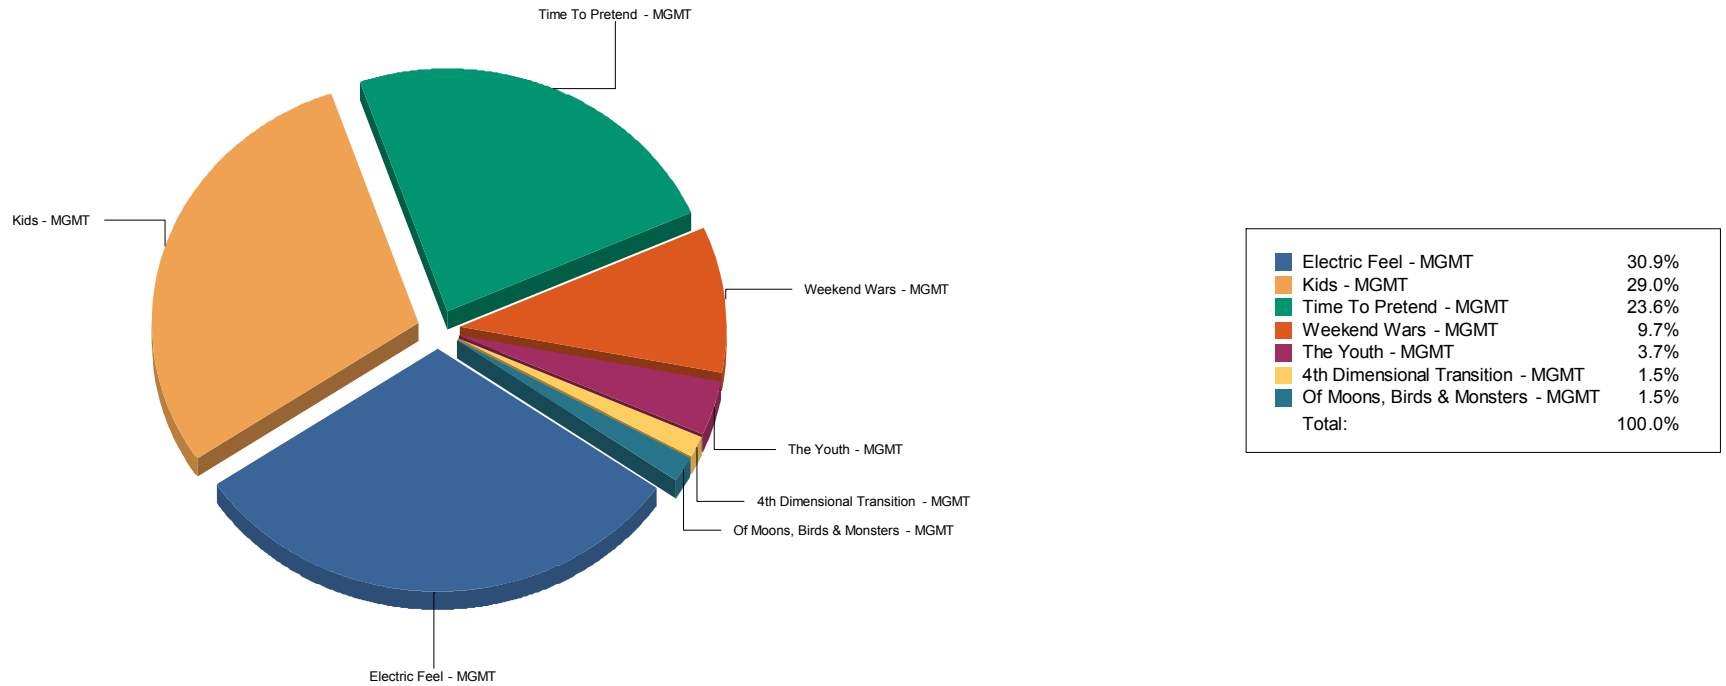

Start Date: 01-Oct-2007

End Date: 30-Sep-2008

Song Comparison Report

Filtered by Song List
Ordered by Number Plays

	Total	Oct-07	Nov-07	Dec-07	Jan-08	Feb-08	Mar-08	Apr-08	May-08	Jun-08	Jul-08	Aug-08	Sep-08
Total	517	0	0	0	1	23	52	62	104	79	77	68	51
Electric Feel - MGMT	160	0	0	0	1	0	0	1	15	32	58	36	17
Kids - MGMT	150	0	0	0	0	0	3	41	47	37	10	9	3
Time To Pretend - MGMT	122	0	0	0	0	23	49	19	8	6	5	9	3
Weekend Wars - MGMT	50	0	0	0	0	0	0	1	13	4	1	7	24
The Youth - MGMT	19	0	0	0	0	0	0	0	7	0	2	6	4
4th Dimensional Transition - MGMT	8	0	0	0	0	0	0	0	7	0	1	0	0
Of Moons, Birds & Monsters - MGMT	8	0	0	0	0	0	0	0	7	0	0	1	0

Song Airplay Share for Period

Song Comparison Report

Filtered by Song List
Ordered by Number Plays

Song Airplays Per Month